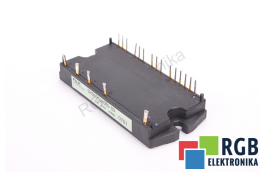

## MODULE IPM 6MBP20JB060-03 20A 600V FUJI ELECTRIC

Used FUJI ELECTRIC 6MBP20JB060-03\_USED  
Tested and cleaned.  
24 months guarantee  
Dedicated courier  
Delivery across Europe even in 24h

### TECHNICAL DATA

MANUFACTURER	FUJI ELECTRIC
MODEL	6MBP20JB060-03_USED
CATEGORY	Module IPM
WEIGHT [KG]	1.0
HEIGHT [CM]	2.0
LENGTH [CM]	9.0
WIDTH [CM]	4.0

24/7 SUPPORT AVAILABLE  
[+48 71 750 09 78](tel:+48717500978)